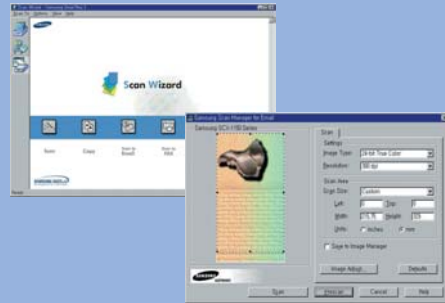

- Scan Speed & Scale : Approx. 6 second quick scanning and elaborate 256 level gray-scale make your productions unparalleled. (SF-565P only)

- SmarThru™ : Easy document handling software with which the scanned images can directly be sent by email, fax or converted into electronic document or HTML with just one simple click. (SF-565P only)